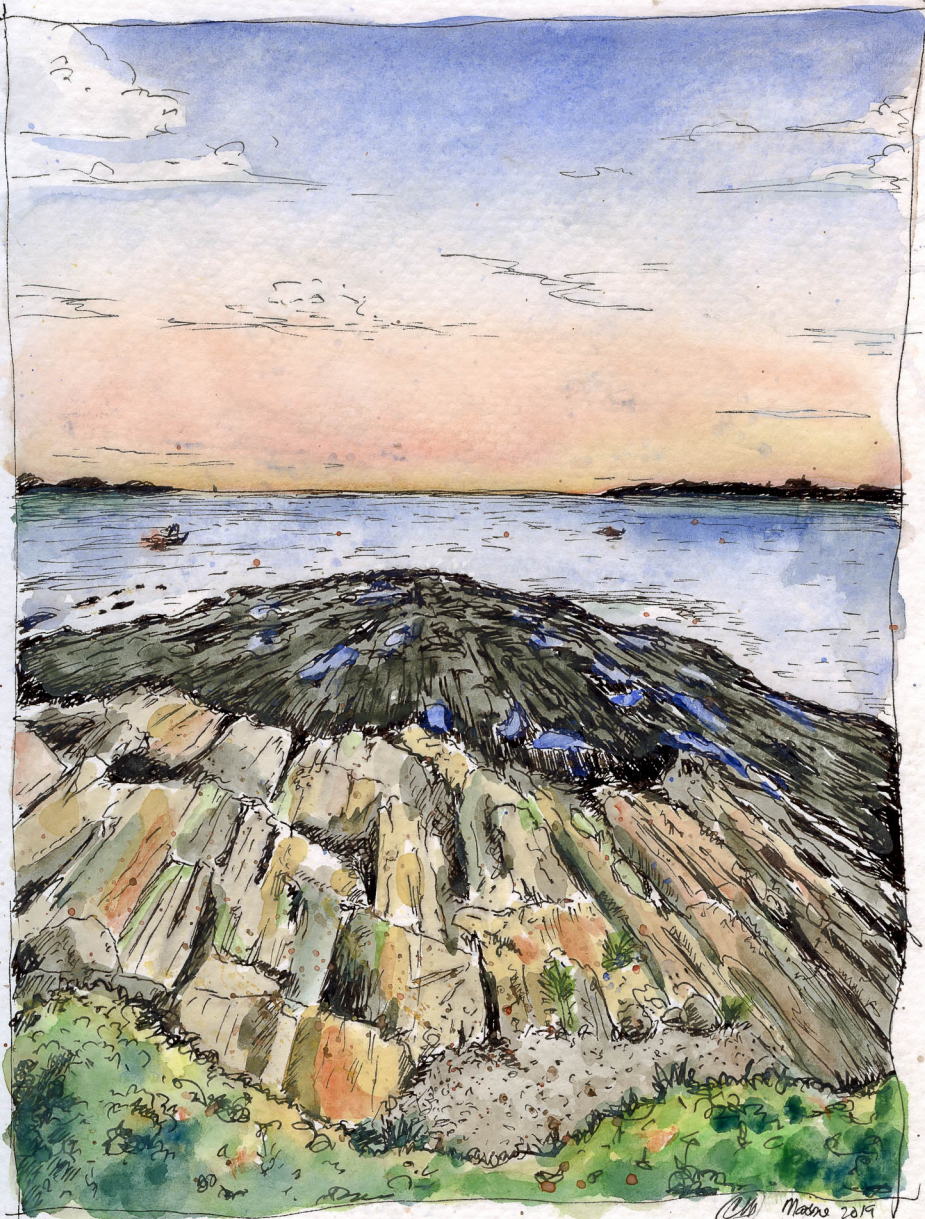

2019

FRENKMAN'S BAY - BART HARBOR, MAINE

2019 *CH*

BASS HARBOR HEAD LIGHT
ACADIA NATIONAL PARK - MAINE

2019 

FENWICK POINT LIGHT
BRISTOL - MAINE

2019 

BURNT ISLAND LIGHT
BOOTHBAY HARBOR, MAINE

2019 

CLM Mains 2019
Kettle Cove

from pic by KJ Crowley

Ch

2020

PORTLAND HEAD LIGHT

CUCKOLDS LIGHT
NEWAGEN MAINE USA

2021 *Ch*