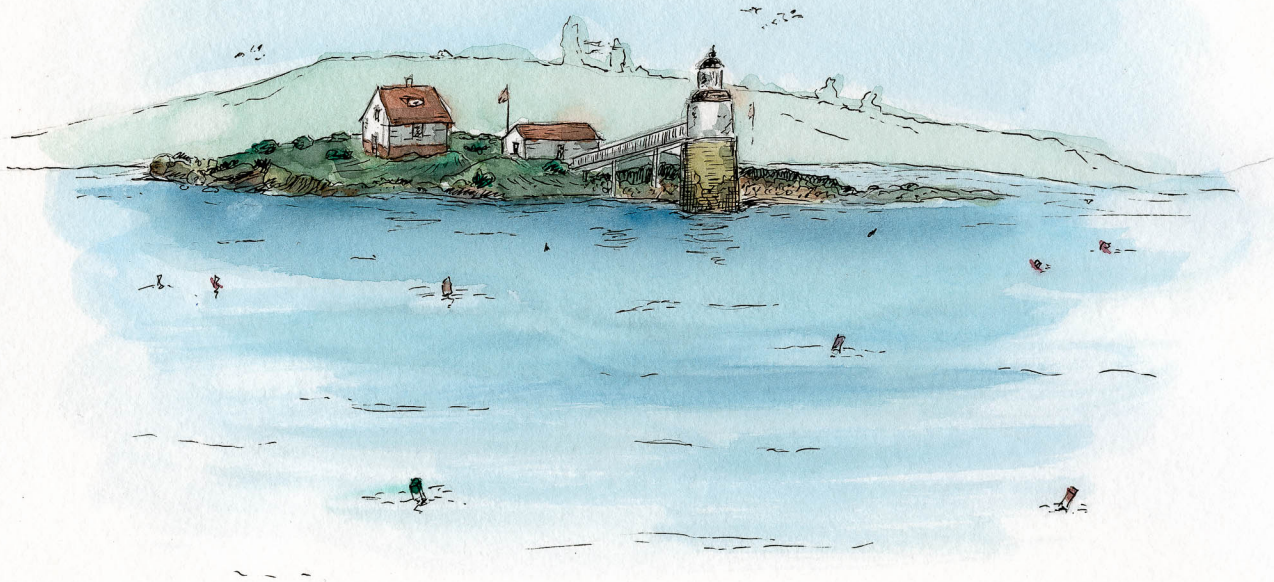

2019 

Pomajuk Lighthouse
front to by Kytarney 2019

MARINA
BELFAST, MAINE

2009 CW

24

ACADIA NATIONAL PARK
MAINE, USA

2020 Chilley

Ram Island
Ocean Point, ME